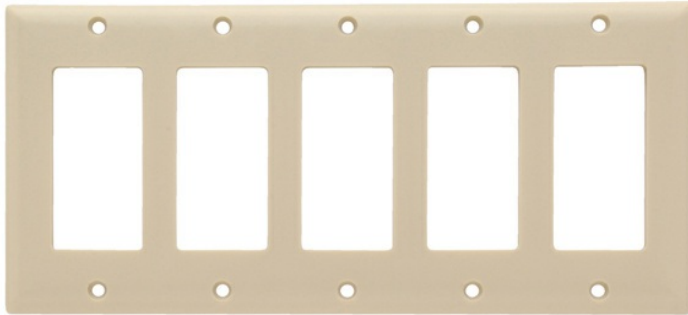

Decorator Wall Plate, 5-Gang

## Features & Benefits

Molded of non-combustible mar-proof material.

Available in 'SP' series in Standard, Junior-Jumbo, and Jumbo sizes.

Seven standard colors available -- Ivory, White, Brown, Gray, Black, Red, and Light Almond.

Individually wrapped with color-matching screws.

Resistant to discoloration, grease, oil, solvent, and moisture.

Nominal thickness, .070 inch.

### General Info

Product Line	Pass & Seymour	Color	Ivory
Country Of Origin	Mexico	Wall Plate Type	Dimmer/Switch, Outlet
Application Sector	Residential/Commercial	Standard	CSA, UL514