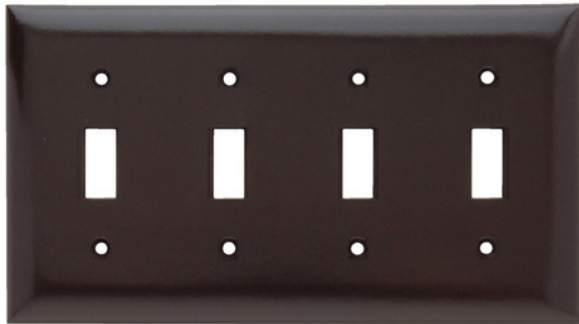

Smooth Wall Plate 4-Gang 4toggle

Features & Benefits

Molded of non-combustible mar-proof material.

Available in 'SP' series in Standard, Junior-Jumbo, and Jumbo sizes.

Seven standard colors available -- Ivory, White, Brown, Gray, Black, Red, and Light Almond.

Individually wrapped with color-matching screws.

Resistant to discoloration, grease, oil, solvent, and moisture.

Nominal thickness, .070 inch.

For covering patents, see www.legrand.us/patents.

Specifications

General Info

Product Line	Pass & Seymour	Color	Brown
Country Of Origin	Mexico	Wall Plate Type	Dimmer/Switch
Application Sector	Residential/Commercial	Standard	CSA, UL514

Dimensions

Product Width US	8.125 in	Product Depth US	0.2 in
Product Height US	4.5 in		