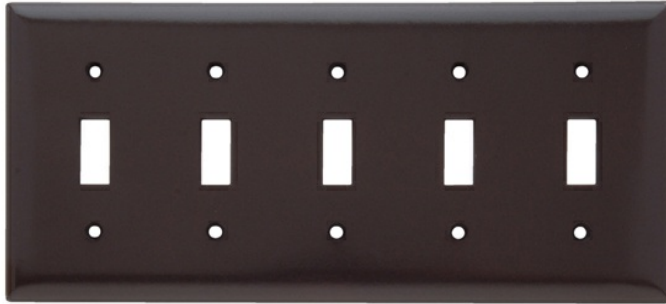

Toggle Switch Wall Plate, 5-Gang

Features & Benefits

Molded of non-combustible mar-proof material.

Available in 'SP' series in Standard, Junior-Jumbo, and Jumbo sizes.

Seven standard colors available -- Ivory, White, Brown, Gray, Black, Red, and Light Almond.

Individually wrapped with color-matching screws.

Resistant to discoloration, grease, oil, solvent, and moisture.

Nominal thickness, .070 inch.

For covering patents, see www.legrand.us/patents.

Specifications

General Info

Product Line	Pass & Seymour	Color	Brown
Country Of Origin	Mexico	Wall Plate Type	Dimmer/Switch
Application Sector	Residential/Commercial	Standard	CSA, UL514

Dimensions

Product Width US	10.0 in	Product Depth US	0.2 in
Product Height US	4.5 in		