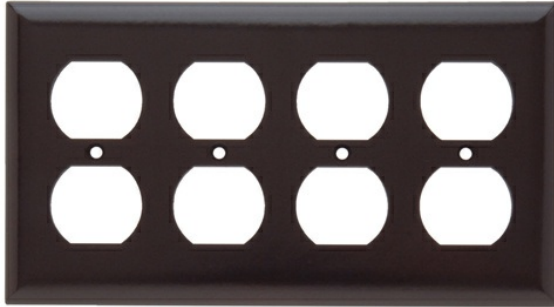

Duplex Receptacle Wall Plate, 4-Gang

## Features & Benefits

Molded of non-combustible mar-proof material.

Available in 'SP' series in Standard, Junior-Jumbo, and Jumbo sizes.

Seven standard colors available -- Ivory, White, Brown, Gray, Black, Red, and Light Almond.

Individually wrapped with color-matching screws.

Resistant to discoloration, grease, oil, solvent, and moisture.

Nominal thickness, .070 inch.

For covering patents, see [www.legrand.us/patents](http://www.legrand.us/patents).

### General Info

Product Line	Pass & Seymour	Color	Brown
Country Of Origin	Mexico	Wall Plate Type	Outlet
Application Sector	Residential/Commercial	Standard	CSA, UL514