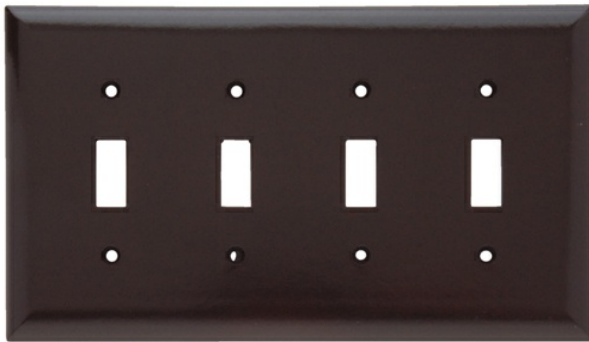

Smooth Wall Plate Junior-Jumbo 4-Gang  
 Toggle

## Features & Benefits

Molded of non-combustible mar-proof material.

Seven standard colors available -- Ivory, White, Brown, Gray, Black, Red, and Light Almond.

Resistant to discoloration, grease, oil, solvent, and moisture.

For covering patents, see [www.legrand.us/patents](http://www.legrand.us/patents).

Available in 'SP' series in Standard, Junior-Jumbo, and Jumbo sizes.

Individually wrapped with color-matching screws.

Nominal thickness, .070 inch.

### General Info

Product Line	Pass & Seymour	Color	Brown
Country Of Origin	Mexico	Wall Plate Type	Dimmer/Switch
Application Sector	Residential/Commercial	Standard	CSA, UL514