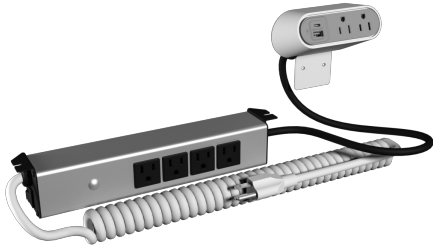

Wiremold
Sit Stand Desk Power
Part No. SS246WH

Power for both above and below sit stand desks.

Features & Benefits

Two units. One system: Includes one plug-in outlet center, one Desktop Power Center Slim and one 6' coiled cord to power everything at the desk.

Works with a range of desk heights:
Compatible with all standard sit/stand desk height ranges.

Mounting options: Simple and flexible installation with options for horizontal and vertical applications.

Comes with cable management:
Includes four cable ties for convenient cord mounting.

Multiple power and charging configurations: Two versions available with reliable power and charging: 1) three tamper-resistant power outlets and two USB charging ports, and 2) two tamper-resistant power outlets and two USB charging ports. 3.1A USB charging ports and 15A power outlets on both models.