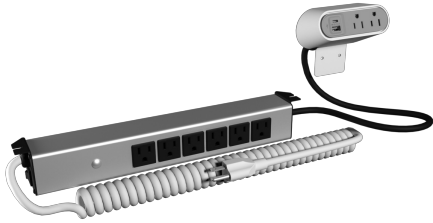

Wiremold
Sit Stand Desk Power
Part No. SS266WH

Power for both above and below sit stand desks.

Features & Benefits

Two units. One system: Includes one plug-in outlet center, one Desktop Power Center Slim and one 6' coiled cord to power everything at the desk.

Works with a range of desk heights:
Compatible with all standard sit/stand desk height ranges.

Mounting options: Simple and flexible installation with options for horizontal and vertical applications.

Comes with cable management:
Includes four cable ties for convenient cord mounting.

Multiple power and charging configurations: Two versions available with reliable power and charging: 1) three tamper-resistant power outlets and two USB charging ports, and 2) two tamper-resistant power outlets and two USB charging ports. 3.1A USB charging ports and 15A power outlets on both models.