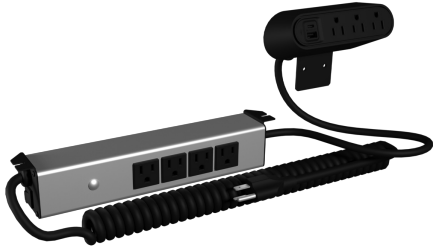

Wiremold
Sit Stand Desk Power
Part No. SS346BK

Power for both above and below sit stand desks.

Features & Benefits

Two units. One system: Includes one plug-in outlet center, one Desktop Power Center Slim and one 6' coiled cord to power everything at the desk.

Works with a range of desk heights:
Compatible with all standard sit/stand desk height ranges.

Mounting options: Simple and flexible installation with options for horizontal and vertical applications.

Comes with cable management:
Includes four cable ties for convenient cord mounting.

Multiple power and charging configurations: Two versions available with reliable power and charging: 1) three tamper-resistant power outlets and two USB charging ports, and 2) two tamper-resistant power outlets and two USB charging ports. 3.1A USB charging ports and 15A power outlets on both models.