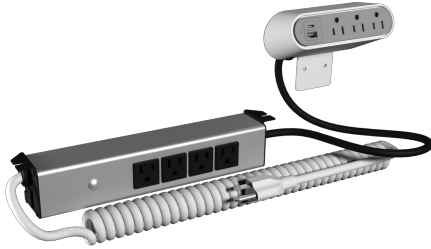

Wiremold  
Sit Stand Desk Power  
Part No. SS346WH

Power for both above and below sit stand desks.

## Features & Benefits

Two units. One system: Includes one plug-in outlet center, one Desktop Power Center Slim and one 6' coiled cord to power everything at the desk.

Works with a range of desk heights:  
Compatible with all standard sit/stand desk height ranges.

Mounting options: Simple and flexible installation with options for horizontal and vertical applications.

Comes with cable management:  
Includes four cable ties for convenient cord mounting.

Multiple power and charging configurations: Two versions available with reliable power and charging: 1) three tamper-resistant power outlets and two USB charging ports, and 2) two tamper-resistant power outlets and two USB charging ports. 3.1A USB charging ports and 15A power outlets on both models.