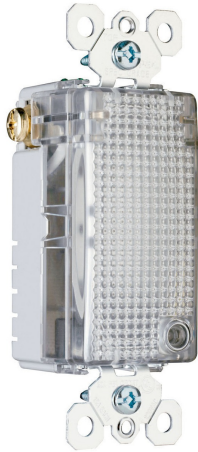

Pass and Seymour
 Discontinued - Trademaster® Enhanced Decorator Full Hallway Light with Light Sensor, Clear
 Part No. TMHWLECC

Enhanced Decorator Full Hallway Light with Light Sensor, 120vac, Clear

Features & Benefits

Impact-resistant face and back body.

GE Lexan high impact-resistant lens.

External screw-pressure-plate back and side wired. Accepts #12 and #14 AWG.

Ground screw position under the end of the strap minimizes the risk of contact.

Energy-efficient LED has average 20-year life expectancy: eliminates bulb replacement.

Sensor automatically turns light ON in the dark.

Increased light output for better illumination.

Light sensor for enhanced sensitivity.

For covering patents, see www.legrand.us/patents.

Specifications

General Info

Product Line	Pass & Seymour	Replaced by Part Number	NTLFULLWCC6
Color	Clear	Country Of Origin	China

Listing Agencies / 3rd Party Agencies