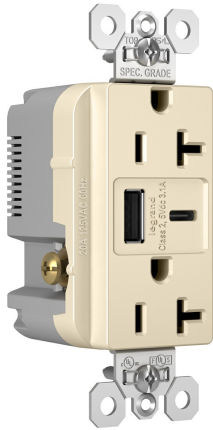

Pass and Seymour
20A 125V Tamper-Resistant Duplex Receptacle with USB A/C Charging Ports, Light Almond
Part No. TR20USBACLA

20A 125V Tamper-Resistant Receptacle with two 3.1A USB charging ports Type A and C

Features & Benefits

Two drive screws anchor strap to back body and face where abrupt removal torque is greatest.

Specifications

General Info

Product Line	Pass & Seymour	Color	Light Almond
Country Of Origin	China	Number of Receptacles	2
Features	USB-A Charging, USB-C Charging	Outlet Type	Commercial, Indoor, Residential, Tamper-Resistant, USB-Charging
Type	Outlet		

Dimensions

Product Width US	1.693 in	Product Depth US	1.425 in
Product Height US	2.677 in		

Listing Agencies / 3rd Party Agencies

cULus Listed	Yes
--------------	-----

Additional Information

Product Environmental Profile	Yes
-------------------------------	-----

Technical Information

USB Amperage	3.1 A	Number of USBs	2
USB Power Output	15 W	Amperage	20 A
Number of Poles	Double Pole	Indoor/Outdoor	Indoor
Voltage	125.0 V		
