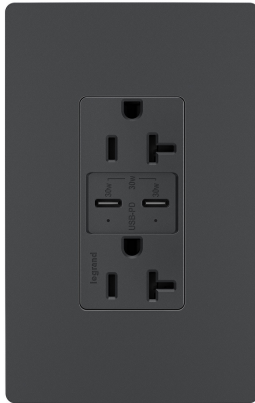

radiant Collection  
radiant® 20A Tamper Resistant Ultra Fast PLUS Power Delivery USB Type C/C Outlet, Graphite  
Part No. TR20USBPDG

20A Tamper-Resistant Ultra Fast PLUS Power Delivery USB Type CC Outlet Made exclusively for use with screwless Wall Plates from the radiant® Collection, sold separately.

## Features & Benefits

Charge the latest devices up to 2X as fast, thanks to the industry-leading 6.0A of our Ultra-Fast line and a whopping 30W of power courtesy of advanced Power Delivery

Built for intelligent charging, the outlet detects and delivers the precise amount of power needed to maximize charging speeds

Provides fast and convenient built-in charging through two future-proof USB Type-C ports, accommodating new and upcoming devices without an adapter

Helpful indicator light lets you see charging status at a glance. Light glows yellow while charging is in progress, and shows green once the device battery is sufficiently charged