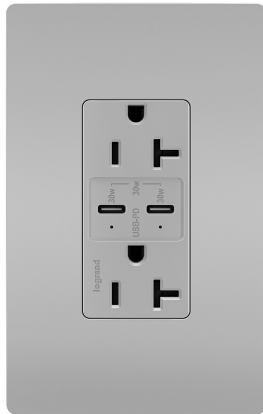

radiant Collection  
radiant® 20A Tamper Resistant Ultra Fast PLUS Power Delivery USB Type C/C Outlet, Gray  
Part No. TR20USBPDRY

20A Tamper-Resistant Ultra Fast PLUS Power Delivery USB Type CC Outlet Made exclusively for use with screwless Wall Plates from the radiant® Collection, sold separately.

## Features & Benefits

- Charge the latest devices up to 2X as fast, thanks to the industry-leading 6.0A of our Ultra-Fast line and a whopping 30W of power courtesy of advanced Power Delivery
  - Built for intelligent charging, the outlet detects and delivers the precise amount of power needed to maximize charging speeds
- Provides fast and convenient built-in charging through two future-proof USB Type-C ports, accommodating new and upcoming devices without an adapter
  - Helpful indicator light lets you see charging status at a glance. Light glows yellow while charging is in progress, and shows green once the device battery is sufficiently charged
- Includes multiple layers of overcurrent protection, ensuring the outlet and your favorite devices can charge at optimal levels without risk of damage
  - All Legrand USB Outlets are manufactured through high-quality design, sourcing and production, and backed by a Lifetime Warranty
- Protects children with a patented tamper-resistant shutter system that prevents improper insertion of foreign objects, complete with "invisi-shutters" for an invisible effect
  - Replaces a traditional outlet easily, in as little as 10 minutes, with features like scalloped cover design and posted side-wire terminal screws for faster installation
- More color options available to fit any style, including finishes to match current hardware and lighting trends

### General Info

Product Line	Pass & Seymour	Color	Gray
Finish	Matte	Country Of Origin	China
Features	USB-C Charging	Outlet Type	USB-Charging
Application Sector	Commercial	Type	Tamper-Resistant, USB