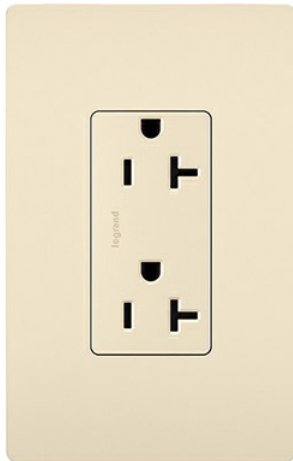

radiant Collection
radiant® Spec Grade 20A Tamper-Resistant Receptacle, Light Almond
Part No. TR26352RLA

Take a step up from the standard. This tamper-resistant duplex receptacle installs easily for the basic power every space needs, while featuring the sleek, clean lines of radiant® for a sophisticated look. 20A outlets are ideal for use with larger appliances and in commercial settings, as well as to meet regional requirements (Chicago, Canada). Made exclusively for use with screwless Wall Plates from the radiant® Collection, sold separately. Spec-Grade devices are engineered to meet federal specifications for use in commercial installations.

Complete the look with a sleek, screwless radiant® Wall Plate, and coordinate with other designer switches and outlets available from the radiant® Collection.

Features durable, high-impact resistant thermoplastic construction.

More color options available to fit any style, including finishes to match current hardware and lighting trends.

Specifications

General Info

Product Line	Pass & Seymour	Color	Light Almond
Country Of Origin	Mexico	Number of Receptacles	2
Outlet Type	Indoor, Residential, Tamper-Resistant	Type	Outlet

Dimensions

Product Width US	1.37 in	Product Depth US	0.93 in
Product Height US	3.28 in		

Listing Agencies / 3rd Party Agencies

cULus Listed	Yes
--------------	-----

Technical Information

Is Tamper-Resistant	Yes	Amperage	20 A
Number of Poles	Double Pole	Indoor/Outdoor	Indoor
Mounting Type	Box	Voltage	125.0 V
