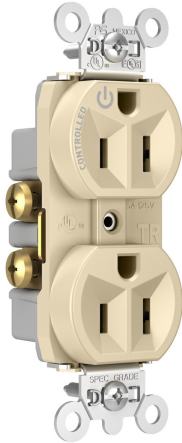

Pass and Seymour
15A 125V Hard-Use Spec-Grade Plug Load Controllable Duplex Receptacle, Ivory
Part No. TR5262CHI

Permanent controlled receptacle marking allows for long-lasting, easy identification of controlled receptacle for end-users. NEMA-approved and compliant with NEC, CA Title 24, and ASHRAE Energy Efficiency Standard 90.1.

Features & Benefits

- Can be wired to any number of system-based or stand-alone plug load control solutions.
- .032 inch thick, brass, triple-wipe power contacts for lasting retention.
- Two drive screws anchor strap to back body and face where abrupt removal torque is strongest.
- Strap tabs wrap around face to prevent strap from separating from face and back body.
- For covering patents, see www.legrand.us/patents.
- Auto-ground clip assures positive ground.
- Permanent controlled receptacle markings using abrasion resistant ink.
- Tri-drive brass-plated terminal screws. Two back-wire holes for more wiring flexibility.
- CH Version Only: Split circuit tab broken at the factory, allowing half of the receptacle to be controlled.

Specifications

General Info

Product Line	Pass & Seymour	Color	Ivory
Country Of Origin	Mexico	Number of Receptacles	2
Outlet Type	Commercial, Energy Saving On/Off, Indoor	Type	Outlet

Dimensions

Product Width US	1.322 in	Product Depth US	1.13 in
Product Height US	2.63 in		