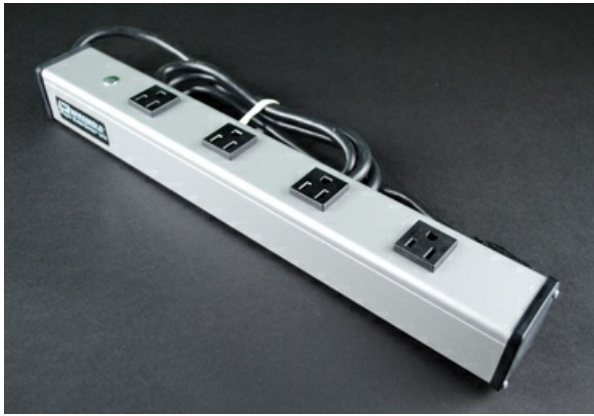

**Wiremold**  
**Plug-In Outlet Center Unit / 120V/15A/4 O/L /15' cord**  
Part No. UL1090BD

Four outlets, rugged gray aluminum housing, 15A, receptacles rotated 90 degrees and spaced to accommodate transformers. 15' (4.6m) 14/3 SJT black cord with NEMA5-15 plug. Length 16" (406mm). Receptacle center-to-center 3" (76mm). Snap-on, slide-off mounting.

## Features & Benefits

Four outlets, rugged gray aluminum housing, 15A, receptacles rotated 90 degrees and spaced to accommodate transformers. 15' (4.6m) 14/3 SJT black cord with NEMA5-15 plug. Length 16" (406mm). Receptacle center-to-center 3" (76mm). Snap-on, slide-off mounting.

### Dimensions

Product Width US	2.0 in	Product Depth US	1.89 in
Product Length US	16.0 in		