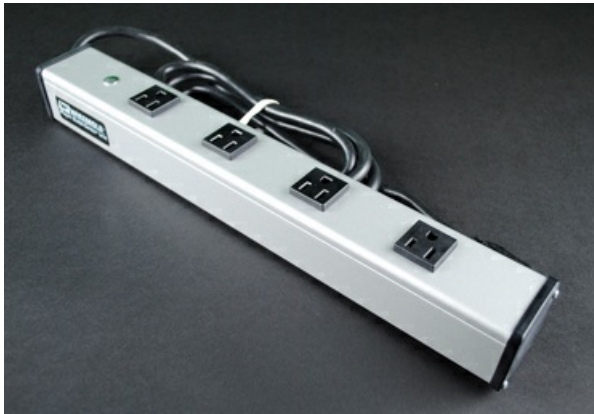

Wiremold
Plug-In Outlet Center Unit / 120V/15A/4 O/L /15' cord
Part No. UL1090BD

Four outlets, rugged gray aluminum housing, 15A, receptacles rotated 90 degrees and spaced to accommodate transformers. 15' (4.6m) 14/3 SJT black cord with NEMA5-15 plug. Length 16" (406mm). Receptacle center-to-center 3" (76mm). Snap-on, slide-off mounting.

Features & Benefits

Four outlets, rugged gray aluminum housing, 15A, receptacles rotated 90 degrees and spaced to accommodate transformers.

15' (4.6m) 14/3 SJT black cord with NEMA5-15 plug. Length 16" (406mm). Receptacle center-to-center 3" (76mm). Snap-on, slide-off mounting.

Specifications

General Info

Product Line	Wiremold	Color	Aluminum, Gray
UPC Number	786776100945	Country Of Origin	Mexico
Material	Aluminum	Product Series	Plug-In Outlet Center
Receptacle Type	Simplex	Number of Receptacles	4
Features	Resettable Circuit Breaker	Application Sector	Commercial, Residential
Standard	cULus Recognized: File E66421 Guide XBYS XUHT VZCA	Warranty Type	1-Year from Installation or 2-Years from Day of Sale
Type	PIOC		

Dimensions

Product Width US	2.0 in	Product Weight US	3.0 lb
Product Depth US	1.89 in	Product Length US	16.0 in