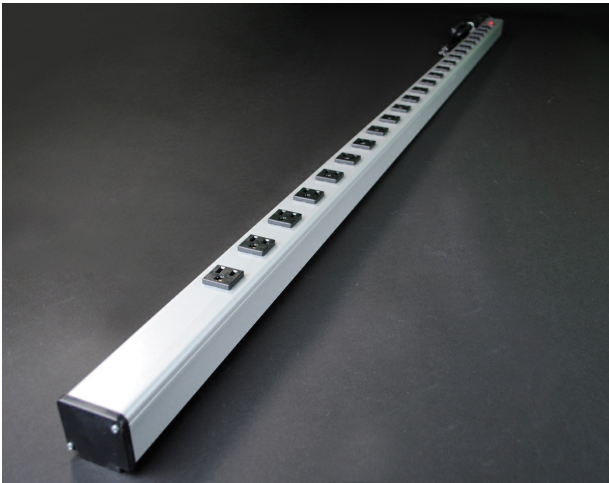

Wiremold
Plug-In Outlet Center Unit / 120V/15A/72 long/24 O/L /lighted switch/6' cord
Part No. UL2065BC

Twenty-four outlets, rugged gray aluminum housing, 15A, lighted switch, 6' (1.8m) 14/3 SJT black cord with NEMA5-15 plug. Length 72" (1.8m). Receptacle center-to-center 2 1/2" (64mm). Snap-on, slide-off mounting.

Features & Benefits

Twenty-four outlets, rugged gray aluminum housing, 15A, lighted switch, 6' (1.8m) 14/3 SJT black cord with NEMA5-15 plug. Length 72" (1.8m). Receptacle center-to-center 2 1/2" (64mm). Snap-on, slide-off mounting.

Specifications

General Info

Product Line	Wiremold	UPC Number	786776047738
Country Of Origin	Mexico	Receptacle Type	Simplex
Number of Receptacles	24	Application Sector	Commercial
Standard	cULus Recognized: File E66421 Guide XBYS XUHT VZCA	Type	PIOC

Dimensions

Product Width US	2.0 in	Product Weight US	5.1 lb
Product Length US	72.0 in		

Listing Agencies / 3rd Party Agencies

cULus ListingNumber	E66421	cULus Listed	Yes
---------------------	--------	--------------	-----