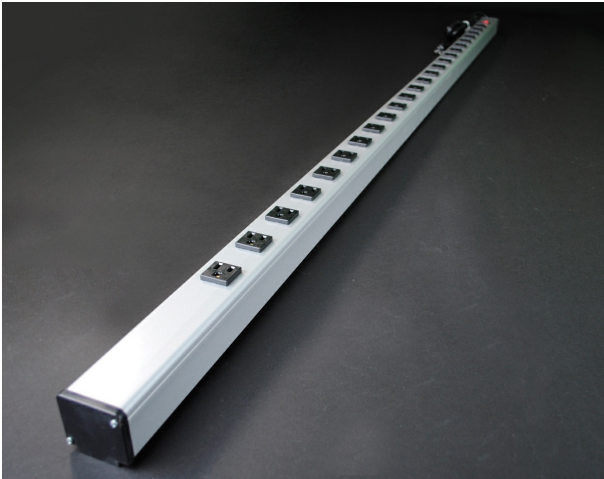

Wiremold
Plug-In Outlet Center Unit / 120V/15A/72 long/24 O/L /lighted switch/15' cord
Part No. UL2065BD

Twenty-four outlets, rugged gray aluminum housing, 15A, lighted switch, 15' (4.6m) 14/3 SJT black cord with NEMA5-15 plug. Length 72" (1.8m). Receptacle center-to-center 2 1/2" (64mm). Snap-on, slide-off mounting.

Features & Benefits

Twenty-four outlets, rugged gray aluminum housing, 15A, lighted switch, 6' (1.8m) 14/3 SJT black cord with NEMA5-15 plug. Length 72" (1.8m). Receptacle center-to-center 2 1/2" (64mm). Snap-on, slide-off mounting.

Specifications

General Info

Product Line	Wiremold	UPC Number	786776047745
Country Of Origin	Mexico	Receptacle Type	Simplex
Number of Receptacles	24	Application Sector	Commercial
Standard	cULus Recognized: File E66421 Guide XBYS XUHT VZCA	Type	PIOC

Dimensions

Product Width US	2.0 in	Product Weight US	6.2 lb
Product Length US	72.0 in		

Listing Agencies / 3rd Party Agencies

cULus ListingNumber	E66421	cULus Listed	Yes
---------------------	--------	--------------	-----