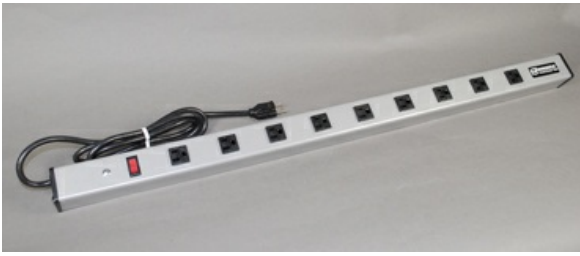

Wiremold
Plug-In Outlet Center Unit / 120V/15A / 36 long / 9 O/L / Lighted Switch / 6' cord
Part No. UL309BC

Nine outlets, lighted switch, 6' (1.8m) (UL309BC) cord. Length 36" (915mm). Receptacle center-to-center 3" (76mm).

Features & Benefits

Nine outlets, lighted switch, 6' (1.8m) (UL309BC) cord. Length 36" (915mm). Receptacle center-to-center 3" (76mm).

Specifications

General Info

Product Line	Wiremold	UPC Number	786776180671
Country Of Origin	Mexico	Receptacle Type	Single
Number of Receptacles	9	Application Sector	Commercial
Standard	cULus Listed	Type	PIOC

Dimensions

Product Width US	1.5 in	Product Length US	36.0 in
------------------	--------	-------------------	---------

Listing Agencies / 3rd Party Agencies

cULus ListingNumber	E66421	cULus Listed	Yes
---------------------	--------	--------------	-----

15 A

Mounting Type

Slide-off, Snap-on

Voltage

120.0 V

Environmental Conditions

Dry interior locations
