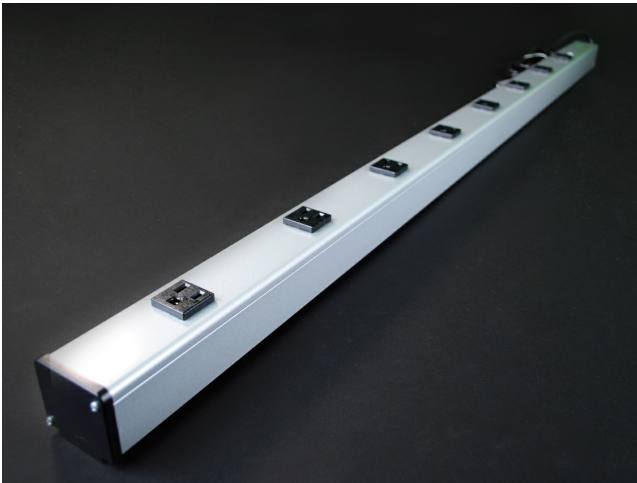

Wiremold
Plug-In Outlet Center Unit / 120V/15A/48 long/8 O/L /6' cord
Part No. UL403BC

Eight outlets, rugged gray aluminum housing, 15A, 6' (1.8m) 14/3 SJT black cord with NEMA5-15 plug. Length 48" (1.2m). Receptacle center-to-center 5 1/4" (133mm). Snap-on, slide-off mounting.

Features & Benefits

Eight outlets, rugged gray aluminum housing, 15A, 15' (4.6m) 14/3 SJT black cord with NEMA5-15 plug. Length 48" (1.2m). Receptacle center-to-center 5 1/4" (133mm). Snap-on, slide-off mounting.

Specifications

General Info

Product Line	Wiremold	UPC Number	786776047790
Country Of Origin	Mexico	Receptacle Type	Simplex
Number of Receptacles	8	Application Sector	Commercial
Standard	cULus Recognized: File E66421 Guide XBYS XUHT VZCA	Type	PIOC

Dimensions

Product Width US	1.5 in	Product Length US	48.0 in
------------------	--------	-------------------	---------

Listing Agencies / 3rd Party Agencies

cULus ListingNumber	E66421	cULus Listed	Yes
---------------------	--------	--------------	-----