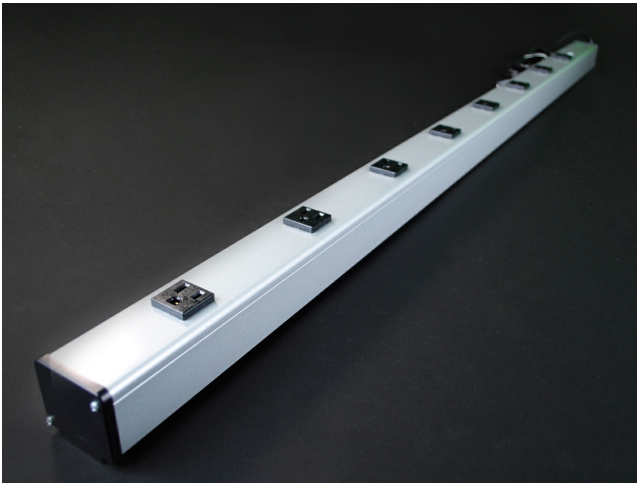

Wiremold
Plug-In Outlet Center Unit / 120V/15A/48 long/8 O/L /15' cord
Part No. UL403BD

Eight outlets, rugged gray aluminum housing, 15A, 15' (4.6m) 14/3 SJT black cord with NEMA5-15 plug. Length 48" (1.2m). Receptacle center-to-center 5 1/4" (133mm). Snap-on, slide-off mounting.

Features & Benefits

Eight outlets, rugged gray aluminum housing, 15A, 15' (4.6m) 14/3 SJT black cord with NEMA5-15 plug. Length 48" (1.2m). Receptacle center-to-center 5 1/4" (133mm). Snap-on, slide-off mounting.

Specifications

General Info

Product Line	Wiremold	Color	Aluminum, Gray
UPC Number	786776047806	Country Of Origin	Mexico
Material	Aluminum	Product Series	Plug-In Outlet Center
Receptacle Type	Simplex	Number of Receptacles	8
Features	Resettable Circuit Breaker	Application Sector	Commercial, Residential
Standard	cULus Recognized: File E66421 Guide XBYS XUHT VZCA	Warranty Type	1-Year from Installation or 2-Years from Day of Sale
Type	PIOC		