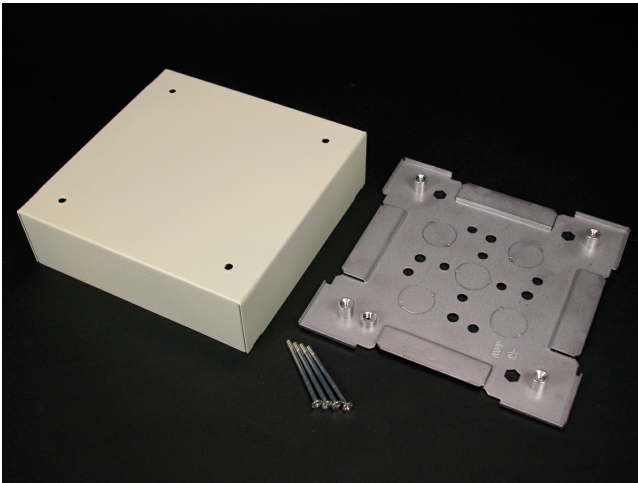

Wiremold
3000 Utility Box Fitting
Part No. V3028

Used as a tee, cross, junction box, or for branch circuit extensions in 3000 Series Raceway. Cover has raceway twistouts on all sides. Base has five 1/2" trade size KOs and four fixture mounting holes.

Features & Benefits

Used as a tee, cross, junction box, or for branch circuit extensions in 3000 Series Raceway. Cover has raceway twistouts on all sides. Base has five 1/2" trade size KOs and four fixture mounting holes.

Specifications

General Info

Product Line	Wiremold	UPC Number	786776105407
Country Of Origin	United States	Application Sector	Commercial
Standard	cULus Listed Raceway:File E4376 Guide RJBT. Fittings: File E41751 Guide RJPR. Base & Blank Cover: Meets Article 386 of NEC. Meets Section 12-600 of CEC.	Type	Raceway