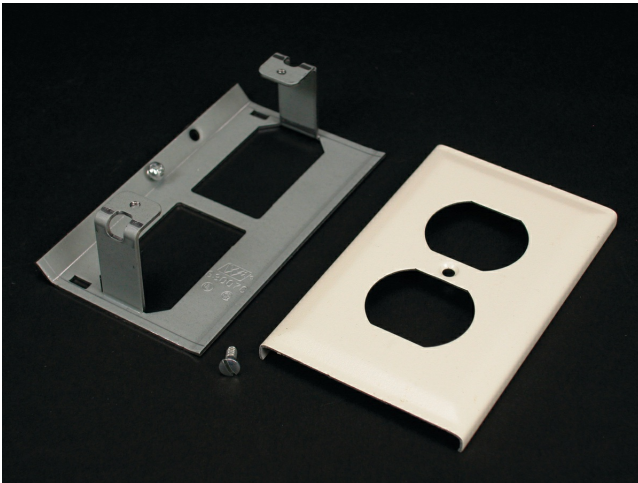

Wiremold
Wiremold 3000 Series Duplex Receptacle Cover Fitting, Ivory
Part No. V3043BE

The Wiremold 3000 Series Steel Raceway provides wiring capacities for small to medium size installations. Power or data/communication devices can be wired into the raceway for a flush appearance satisfying both aesthetic and functional requirements. The 3000 Series Steel Raceway is ideally suited for wiring applications in frequently changing environments such as labs, hospitals and other industrial applications.

Features & Benefits

The Wiremold 3000 Series Steel Raceway provides wiring capacities for small to medium size installations. Power or data/communication devices can be wired into the raceway for a flush appearance satisfying both aesthetic and functional requirements. The 3000 Series Steel Raceway is ideally suited for wiring applications in frequently changing environments such as labs, hospitals and other industrial applications.

Specifications

General Info

Product Line	Wiremold	Color	Ivory
UPC Number	786776105445	Country Of Origin	United States
Application Sector	Commercial	Standard	cULus Listed Surface Metal Raceway: File E41751: Guide RJPR
Type	Raceway		

Dimensions

Product Width US	2.75 in	Product Weight US	0.3 lb
Product Volume US	18.56 cu in	Product Depth US	1.5 in
Product Height US	4.5 in		

Buy American Act Compliance

NAFTA

Yes

Additional Information

RoHS Conformant