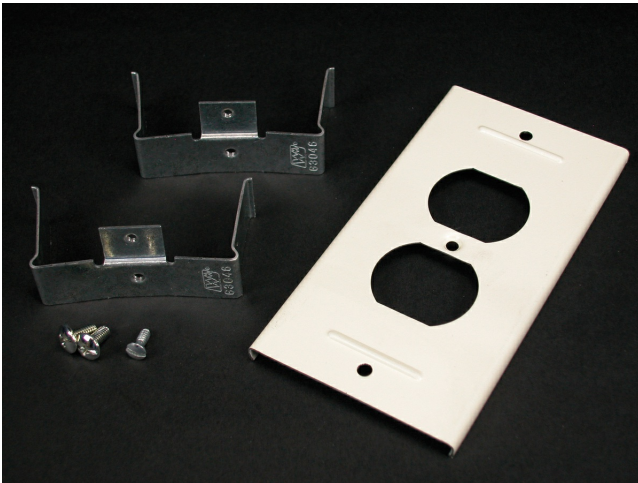

Wiremold
3000 Duplex Receptacle Cover
Part No. V3046BE

Installs commercially available 15A and 20A duplex receptacles or 106 style data frame into 3000 Series Raceway.

Features & Benefits

Installs commercially available 15A and 20A duplex receptacles or 106 style data frame into 3000 Series Raceway.

Specifications

General Info

Product Line	Wiremold	UPC Number	786776105476
Country Of Origin	United States	Application Sector	Commercial
Standard	cULus Listed Raceway:File E4376 Guide RJBT. Fittings: File E41751 Guide RJPR. Base & Blank Cover: Meets Article 386 of NEC. Meets Section 12-600 of CEC.	Type	Raceway

Dimensions

Product Length US	5.375 in
-------------------	----------

Listing Agencies / 3rd Party Agencies

cULus ListingNumber	E41751	cULus Listed	Yes
---------------------	--------	--------------	-----

Buy American Act Compliance