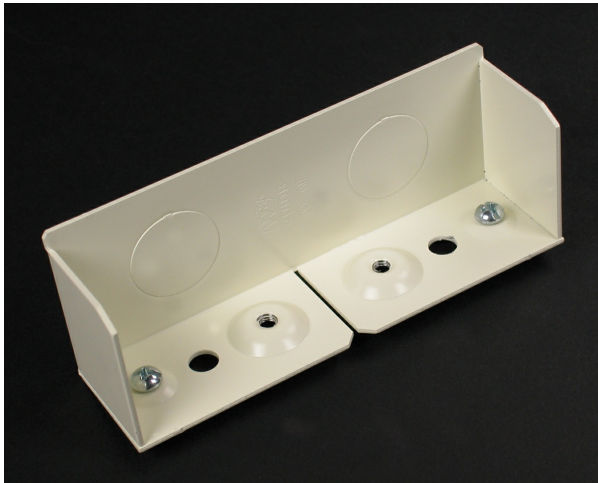

**Wiremold**  
**Wiremold 4000 Series Blank End Fitting, Ivory**  
Part No. V4010B

The Wiremold 4000 Series Raceway is the workhorse of surface cable raceway systems. The multiple channel cable raceway can be divided for multi-service applications and is ideal for all applications requiring a large cable capacity dual service steel raceway. Commercial, institutional and industrial applications all benefit from the Wiremold 4000 Series rigid steel construction and durable Ivory ScuffCoat finish. The Wiremold 4000 Series Raceway is also ideal for municipalities that require either all steel construction or prohibit nonmetallic cable management systems.

### General Info

Product Line	Wiremold	Color	Ivory
UPC Number	786776080506	Country Of Origin	United States
Application Sector	Commercial	Standard	cULus Listed Surface Metal Raceway: File E41751: Guide RJPR/RJPR7
Type	Raceway		

### Dimensions

Product Width US	4.63 in	Product Weight US	0.23 lb
Product Volume US	11.18 cu in	Product Depth US	1.38 in
Product Height US	1.75 in		