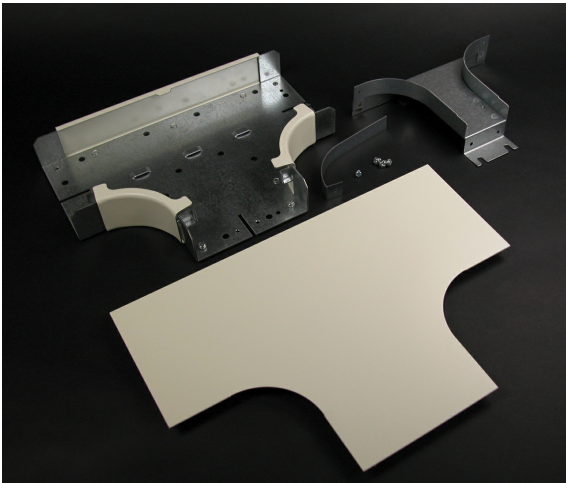

Wiremold
4000 RADIUS Full Capacity Divided Tee Fitting
Part No. V4015DFO

Full capacity, divided tee fitting. Provides 2" (51mm) cable bend radius for UTP, STP and fiber optic installations. Ideal for new installations whether the cable is lay-in or pull-through.

Features & Benefits

Full capacity, divided tee fitting. Provides 2" (51mm) cable bend radius for UTP, STP and fiber optic installations. Ideal for new installations whether the cable is lay-in or pull-through.

Dimensions

Product Depth US	1.75 in	Product Length US	12.75 in
------------------	---------	-------------------	----------

Listing Agencies / 3rd Party Agencies

cULus ListingNumber	E41751	cULus Listed	Yes
---------------------	--------	--------------	-----