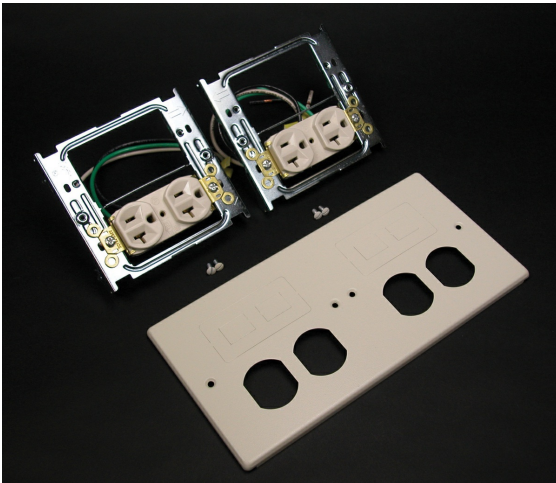

Wiremold
4047 Four-Gang Cover With Two Duplex and Two Modular Furniture Openings
Part No. V4047-2WWFF

Includes two Pass and Seymour 20A Duplex Receptacles with 12" wire leads installed on bracket. Two combination twistouts accept either modular furniture adapters or Keystone RJ45s. NOTE: Certified to Canadian Safety Standards for sale in Canada. When ordering these products, change the "V" color prefix to "CV" or the "G" color prefix to "CG" to denote the Canadian versions.

Features & Benefits

Includes two Pass and Seymour 20A Duplex Receptacles with 12" wire leads installed on bracket. Two combination twistouts accept either modular furniture adapters or Keystone RJ45s. NOTE: Certified to Canadian Safety Standards for sale in Canada. When ordering these products, change the "V" color prefix to "CV" or the "G" color prefix to "CG" to denote the Canadian versions.

Specifications

General Info

Product Line	Wiremold	UPC Number	786776049121
Country Of Origin	United States	Application Sector	Residential/Commercial
Standard	cULus Listed Raceway: File E4376 Guide RJBT. Fittings: File E41751 Guide RJPR. Base & Blank Cover: Meets Article 386 of NEC. Meets Section 12- 600 of CEC.	Type	Raceway

Dimensions

Product Width US	4.75 in	Product Length US	9.5 in
------------------	---------	-------------------	--------

Buy American Act Compliance

NAFTA	Yes
-------	-----

Additional Information

RoHS Conformant Yes