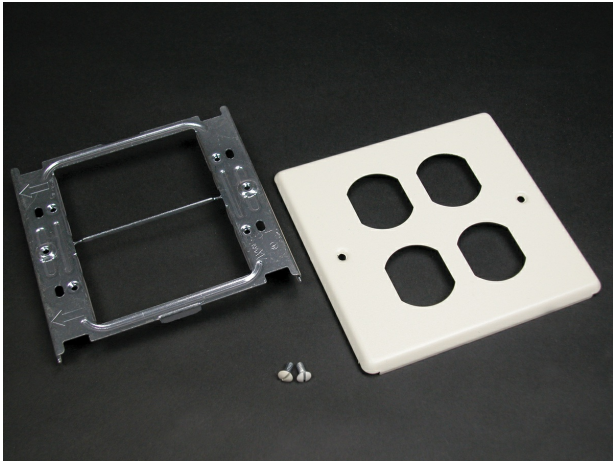

**Wiremold**  
**Wiremold 4047 Series Two-Gang Cover Two Duplex Receptacles Fitting, Ivory**  
Part No. V4047BB

The Wiremold 4000 Series Raceway is the workhorse of surface cable raceway systems. The multiple channel cable raceway can be divided for multi-service applications and is ideal for all applications requiring a large cable capacity dual service steel raceway. Commercial, institutional and industrial applications all benefit from the Wiremold 4000 Series rigid steel construction and durable Ivory ScuffCoat finish. The Wiremold 4000 Series Raceway is also ideal for municipalities that require either all steel construction or prohibit nonmetallic cable management systems.

### General Info

Product Line	Wiremold	Color	Ivory
UPC Number	786776040944	Country Of Origin	United States
Application Sector	Commercial	Standard	cULus Listed Surface Metal Raceway: File E41751: Guide RJPR
Type	Raceway		

### Dimensions

Product Width US	4.75 in	Product Weight US	0.31 lb
Product Volume US	17.81 cu in	Product Depth US	0.75 in
Product Height US	5.0 in		