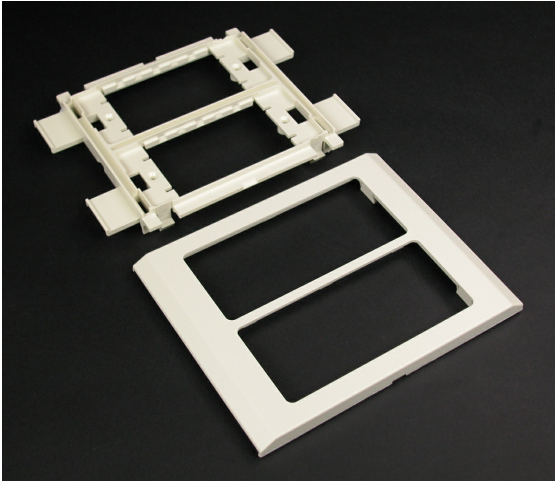

**Wiremold**  
**Wiremold 4000 Series Device Mounting Bracket Fitting, Ivory**  
Part No. V4050

The Wiremold 4000 Series Raceway is the workhorse of surface cable raceway systems. The multiple channel cable raceway can be divided for multi-service applications and is ideal for all applications requiring a large cable capacity dual service steel raceway. Commercial, institutional and industrial applications all benefit from the Wiremold 4000 Series rigid steel construction and durable Ivory ScuffCoat finish. The Wiremold 4000 Series Raceway is also ideal for municipalities that require either all steel construction or prohibit nonmetallic cable management systems.

### General Info

Product Line	Wiremold	Color	Ivory
UPC Number	786776067989	Country Of Origin	United States
Application Sector	Commercial	Standard	cULus Listed Surface Metal Raceway: File E41751: Guide RJPR/RJPR7
Type	Raceway		

### Dimensions

Product Width US	5.0 in	Product Weight US	0.16 lb
Product Volume US	30.65 cu in	Product Depth US	1.0 in
Product Height US	6.13 in		