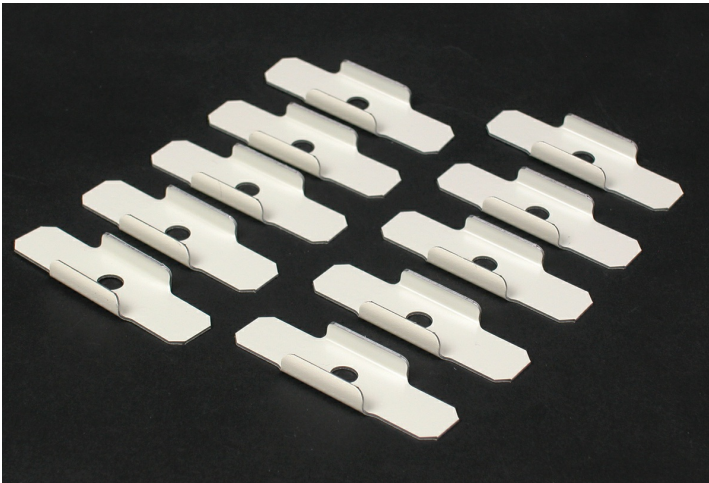

Wiremold
Wiremold 500/700 Series Supporting Clip Fitting, Ivory
Part No. V5703

Wiremold 500 Series and 700 Series raceways are ideal for surface mounting small amounts of electrical wiring or communication cables. These rugged raceways offer a low profile appearance which blend with any decor. Available in our exclusive ScuffCoat finish.

Features & Benefits

Supports lengths of 500 and 700 Series Raceway.

Specifications

General Info

Product Line	Wiremold	Color	Ivory
UPC Number	786776189544	Country Of Origin	United States
Application Sector	Commercial	Standard	cULus Listed Surface Metal Raceway: File E41751: Guide RJPR/RJPR7
Type	Raceway		

Dimensions

Product Width US	2.63 in	Product Weight US	0.21 lb
Product Volume US	0.66 cu in	Product Depth US	0.25 in
Product Height US	1.0 in		

Listing Agencies / 3rd Party Agencies

cULus ListingNumber	E41751	cULus Listed	Yes
---------------------	--------	--------------	-----