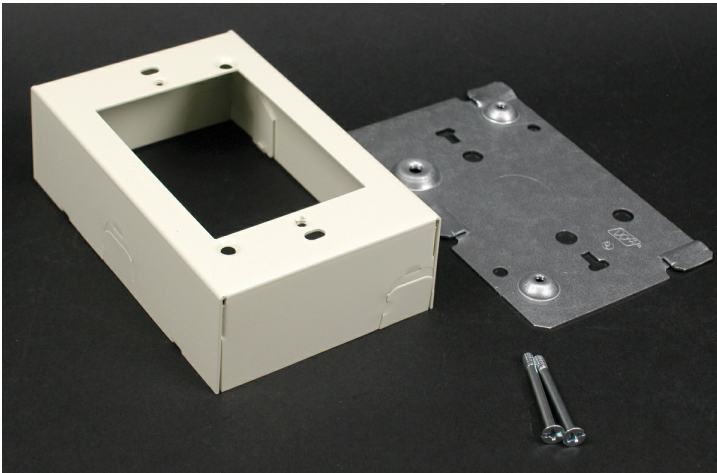

**Wiremold**  
**Wiremold 500/700 Series Switch and Receptacle Box Fitting, Ivory**  
Part No. V5741

Wiremold 500 Series and 700 Series raceways are ideal for surface mounting small amounts of electrical wiring or communication cables. These rugged raceways offer a low profile appearance which blend with any decor. Available in our exclusive ScuffCoat finish.

## Features & Benefits

This product meets the material restrictions of RoHS

### General Info

Product Line	Wiremold	Color	Ivory
UPC Number	786776070460	Country Of Origin	United States
Application Sector	Commercial	Standard	cULus Listed Surface Metal Raceway: File E41751: Guide RJPR
Type	Raceway		

### Dimensions

Product Width US	4.75 in	Product Weight US	0.44 lb
Product Volume US	21.38 cu in	Product Depth US	1.5 in
Product Height US	3.0 in		