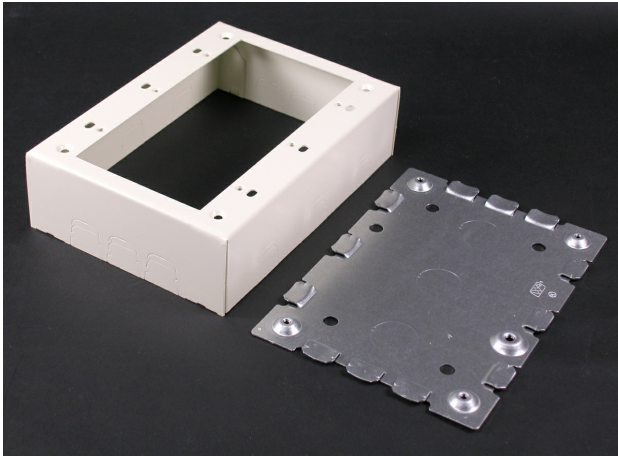

Wiremold
Wiremold 500/700 Series Three-Gang Switch and Receptacle Box Fitting, Ivory
Part No. V5748-3

Wiremold 500 Series and 700 Series raceways are ideal for surface mounting small amounts of electrical wiring or communication cables. These rugged raceways offer a low profile appearance which blend with any decor. Available in our exclusive ScuffCoat finish.

Features & Benefits

This product meets the material restrictions of RoHS

Specifications

General Info

Product Line	Wiremold	Color	Ivory
UPC Number	786776070583	Country Of Origin	United States
Application Sector	Commercial	Standard	cULus Listed Surface Metal Raceway: File E41751: Guide RJPR
Type	Raceway		

Dimensions

Product Width US	6.63 in	Product Weight US	0.86 lb
Product Volume US	56.09 cu in	Product Depth US	1.88 in
Product Height US	4.5 in		

Buy American Act Compliance

NAFTA	Yes		
-------	-----	--	--