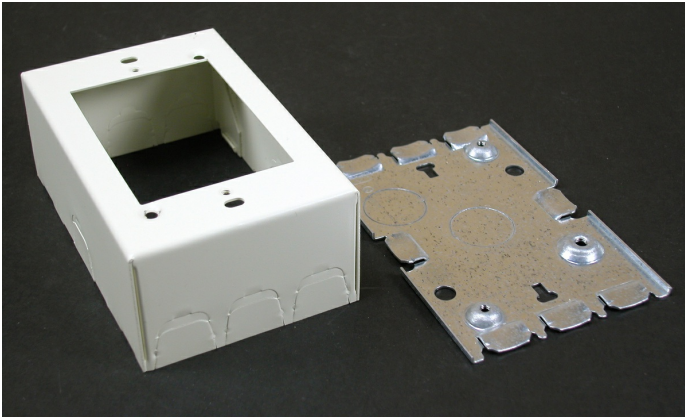

Wiremold
Wiremold 500/700 Series Single-Gang Switch and Receptacle Box Fitting, Ivory
Part No. V5748

Wiremold 500 Series and 700 Series raceways are ideal for surface mounting small amounts of electrical wiring or communication cables. These rugged raceways offer a low profile appearance which blend with any decor. Available in our exclusive ScuffCoat finish.

Features & Benefits

This product meets the material restrictions of RoHS

Specifications

General Info

Product Line	Wiremold	Color	Ivory
UPC Number	786776070552	Country Of Origin	United States
Application Sector	Commercial	Standard	cULus Listed Surface Metal Raceway: File E41751: Guide RJPR
Type	Raceway		

Dimensions

Product Width US	4.75 in	Product Weight US	0.53 lb
Product Volume US	26.79 cu in	Product Depth US	1.88 in
Product Height US	3.0 in		

Buy American Act Compliance

NAFTA	Yes
-------	-----

Additional Information