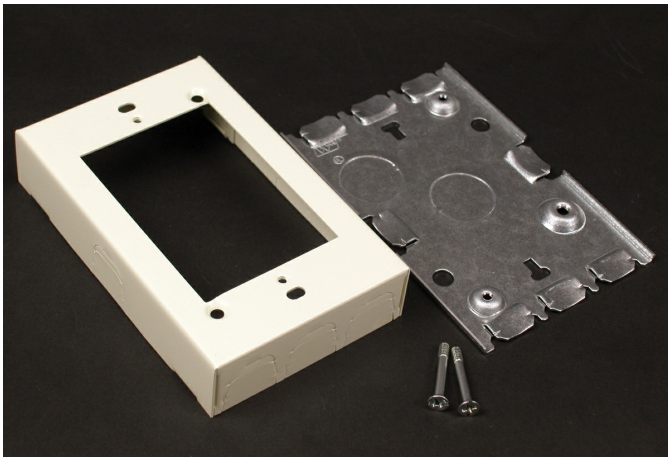

Wiremold
Wiremold 500/700 Series Shallow Switch and Receptacle Box Fitting, Ivory
Part No. V5748S

Wiremold 500 Series and 700 Series raceways are ideal for surface mounting small amounts of electrical wiring or communication cables. These rugged raceways offer a low profile appearance which blend with any decor. Available in our exclusive ScuffCoat finish.

Features & Benefits

This product meets the material restrictions of RoHS

Specifications

General Info

Product Line	Wiremold	Color	Ivory
UPC Number	786776070569	Country Of Origin	United States
Application Sector	Commercial	Standard	cULus Listed Surface Metal Raceway: File E41751: Guide RJPR
Type	Raceway		

Dimensions

Product Width US	4.5 in	Product Weight US	0.39 lb
Product Volume US	13.5 cu in	Product Depth US	1.0 in
Product Height US	3.0 in		

Buy American Act Compliance

NAFTA	Yes
-------	-----

Additional Information