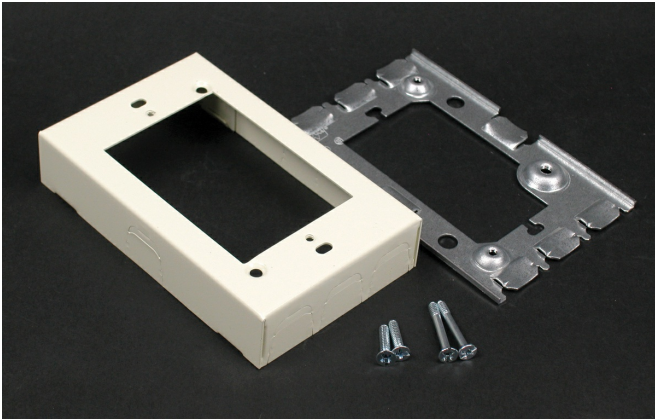

Wiremold
Wiremold 500/700 Series Single-Gang Flush Type Extension Adapter Fitting, Ivory
Part No. V5751

Wiremold 500 Series and 700 Series raceways are ideal for surface mounting small amounts of electrical wiring or communication cables. These rugged raceways offer a low profile appearance which blend with any decor. Available in our exclusive ScuffCoat finish.

Features & Benefits

This product meets the material restrictions of RoHS

Specifications

General Info

Product Line	Wiremold	Color	Ivory
UPC Number	786776070590	Country Of Origin	United States
Application Sector	Commercial	Standard	cULus Listed Surface Metal Raceway: File E41751: Guide RJPR
Type	Raceway		

Dimensions

Product Width US	4.75 in	Product Weight US	0.35 lb
Product Volume US	14.25 cu in	Product Depth US	1.0 in
Product Height US	3.0 in		

Listing Agencies / 3rd Party Agencies

cULus ListingNumber	E41751	cULus Listed	Yes
---------------------	--------	--------------	-----