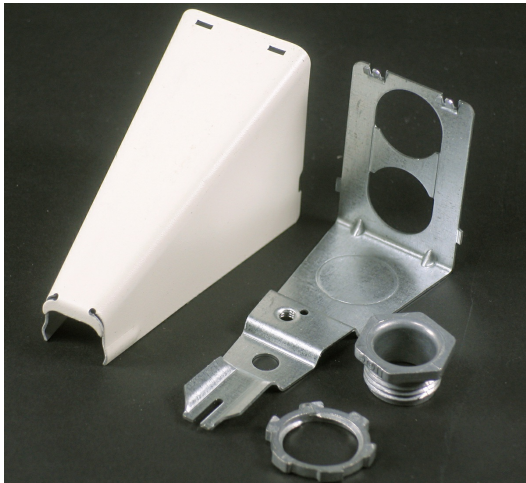

Wiremold
Wiremold 500/700 Series Adjustable Offset Connector Fitting, Ivory
Part No. V5786

Wiremold 500 Series and 700 Series raceways are ideal for surface mounting small amounts of electrical wiring or communication cables. These rugged raceways offer a low profile appearance which blend with any decor. Available in our exclusive ScuffCoat finish.

Features & Benefits

Eliminates offsetting raceway when connecting to surface type panel boxes.

Specifications

General Info

Product Line	Wiremold	Color	Ivory
UPC Number	786776070644	Country Of Origin	United States
Application Sector	Commercial	Standard	cULus Listed Surface Metal Raceway: File E41751: Guide RJPR/RJPR7
Type	Raceway		

Dimensions

Product Width US	2.25 in	Product Weight US	0.24 lb
Product Volume US	13.1 cu in	Product Depth US	1.5 in
Product Height US	3.88 in		

Listing Agencies / 3rd Party Agencies

cULus ListingNumber	E41751	cULus Listed	Yes
---------------------	--------	--------------	-----