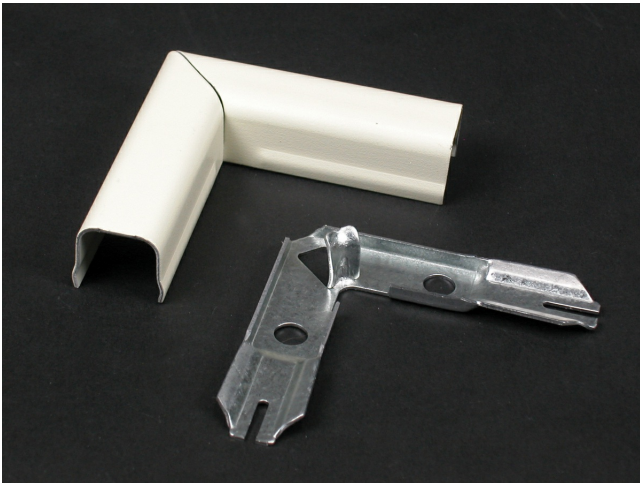

Wiremold  
Wiremold 700 Series Flat Elbow Fitting, Ivory  
Part No. V711

Wiremold 700 Series is ideal for surface mounting small amounts of electrical wiring or communication cables. This rugged raceway offers a low profile appearance which blend with any decor. Available in our exclusive ScuffCoat finish.

## Features & Benefits

Wiremold 700 Series is ideal for surface mounting small amounts of electrical wiring or communication cables. This rugged raceway offers a low profile appearance which blend with any decor. Available in our exclusive ScuffCoat finish.

### Dimensions

Product Width US	2.88 in	Product Weight US	0.13 lb
Product Volume US	7.3 cu in	Product Depth US	0.88 in
Product Height US	2.88 in		