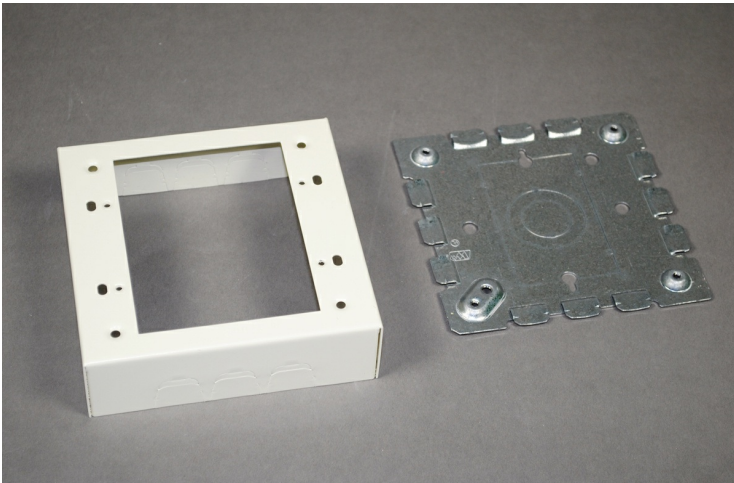

**Wiremold**  
**500/700 Two-Gang Shallow Switch and Receptacle Box Fitting**  
Part No. VC5747-2

For standard shallow switches and receptacles including single-gang combination devices. Base has two 1/2" trade size KOs. Larger gang boxes available by special order. Two-gang: 4 3/4" L x 4 3/4" W (121mm x 121mm). Accepts NEMA double-gang standard faceplates. NOTE: Certified to Canadian Safety Standards for sale in Canada. When ordering these products, change the "V" color prefix to "vc" or the "WH" color suffix to "WHC" to denote the Canadian versions.

## Features & Benefits

For standard shallow switches and receptacles including single-gang combination devices. Base has two 1/2" trade size KOs. Larger gang boxes available by special order. Two-gang: 4 3/4" L x 4 3/4" W (121mm x 121mm). Accepts NEMA double-gang standard faceplates. NOTE: Certified to Canadian Safety Standards for sale in Canada. When ordering these products, change the "V" color prefix to "vc" or the "WH" color suffix to "WHC" to denote the Canadian versions.

### Dimensions

Product Width US	4.75 in	Product Depth US	1.375 in
Product Length US	4.75 in		