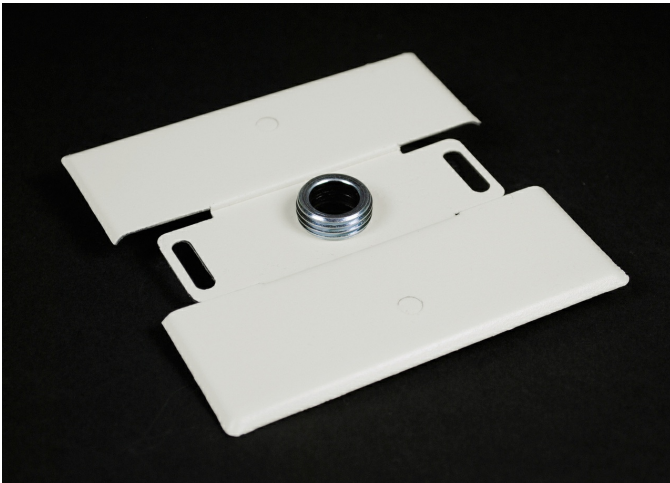

Wiremold  
2000 Flush Plate Adapter Fitting  
Part No. WH2051H

Feeds 2000 Series Raceway from an existing wall outlet. Equipped with 1/2" trade size threaded stud, toothed lock washer for grounding, and conduit bushing.

## Features & Benefits

Feeds 2000 Series Raceway from an existing wall outlet. Equipped with 1/2" trade size threaded stud, toothed lock washer for grounding, and conduit bushing.