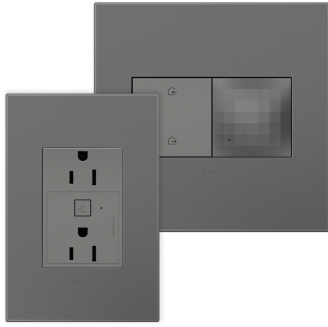

adorne Collection

Discontinued - adorne® Smart 15A Outlet Starter Kit with Gateway and Home Away Wireless Smart Switch with Netatmo, Magnesium
Part No. WNAH15KITMI

The smartest way to take control of lights and power, optimized for larger homes.

This starter kit comes with a Smart Surface-Mount Gateway to establish the robust and dedicated mesh network, a Smart 15A Outlet and a Home/Away Wireless Smart Switch.

Features & Benefits

A perfect start for your adorne with Netatmo solution, this kit includes: (1) Smart Control lamps or appliances from smartphones and tablets with the Legrand Home + Surface-Mount Gateway, (1) Smart 15A Outlet and (1) Home/Away Wireless Smart Control app. Even schedule them to turn on/off automatically, create groups, set scenes Switch with Netatmo and monitor energy usage

Available color options include White, Magnesium and Graphite

Pair with designer wall plates from the adorne® Collection to fit any style

Smart Gateway required

Specifications

General Info

Product Line	Pass & Seymour	Color	Magnesium
Finish	Matte	Country Of Origin	China
Receptacle Type	Double	Features	Smart Lighting, With Netatmo
Works With	Amazon Alexa, Apple Home Kit, Google Assistant	Application Sector	Residential/Commercial
Warranty Type	2-Year Limited Warranty	Type	Kit, Outlet, Switch