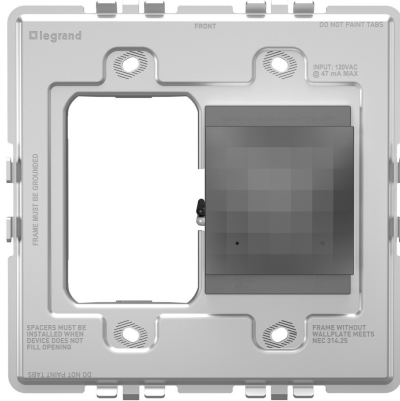

adorne Collection  
adorne® Smart Surface-Mount Gateway with Netatmo, Magnesium  
Part No. WNAH2M1

The smartest way to take control of lights and power, optimized for whole home use. Smart Lighting lets you set the exact lighting you need, from anywhere, adding safety and convenience to your home. And delivering it all with unprecedented range and reliability, adorne® with Netatmo leverages leading Netatmo technology to provide an ideal solution for larger homes with many smart products. Start with the Smart Gateway to establish a robust and dedicated mesh network, then add smart switches, dimmers and outlets to build a solution that perfectly fits a home's unique space and needs. Options even include wireless smart switches and dimmers for easily adding 3-way control.

## Features & Benefits

The foundation of an adorne with Netatmo solution, the surface-mount Gateway is cleverly designed to install easily beside an existing single-gang switch or outlet, no back box or network wiring required.

## Dimensions

---

Product Width US	4.19 in	Product Depth US	0.56 in
Product Height US	4.19 in		

---