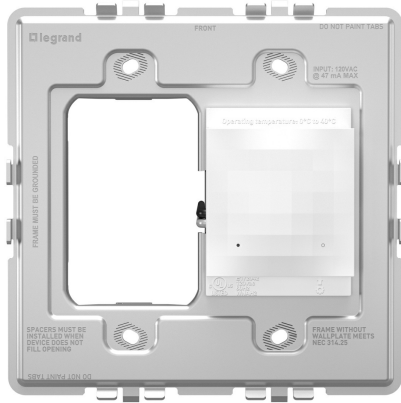

adorne Collection  
adorne® Smart Surface-Mount Gateway with Netatmo, White  
Part No. WNAH2W1

The smartest way to take control of lights and power, optimized for whole home use. Smart Lighting lets you set the exact lighting you need, from anywhere, adding safety and convenience to your home. And delivering it all with unprecedented range and reliability, adorne Registered with Netatmo leverages leading Netatmo technology to provide an ideal solution for larger homes with many smart products. Start with the Smart Gateway to establish a robust and dedicated mesh network, then add smart switches, dimmers and outlets to build a solution that perfectly fits a home's unique space and needs. Options even include wireless smart switches and dimmers for easily adding 3-way control.

## Features & Benefits

The foundation of an adorne with Netatmo solution, the surface-mount Gateway is cleverly designed to install easily beside an existing single-gang switch or outlet, no back box or network wiring required.

### Dimensions

---

Product Width US	4.19 in	Product Depth US	0.56 in
------------------	---------	------------------	---------

---

Product Height US	4.19 in
-------------------	---------

---