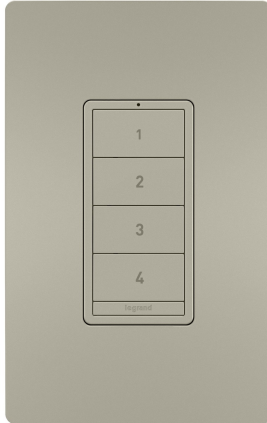

radiant Collection  
radiant® Wireless Smart Scene Controller with Netatmo, Nickel  
Part No. WNRCB40NI

Smart Lighting lets you set the exact lighting you need, from anywhere, adding safety and convenience to your home. And delivering it all with unprecedented range and reliability, radiant® with Netatmo leverages leading Netatmo technology to provide an ideal solution for larger homes with many smart products. Start with the Smart Gateway to establish a robust and dedicated mesh network, then add smart switches, dimmers and outlets to build a solution that perfectly fits a home's unique space and needs. Use this battery-operated smart scene switch to control up to four full lighting scenes with one touch. Add to any wall, no wires or tools needed, then create your scenes easily within the app. A great addition for living rooms, dens and more, the switch makes it simple to quickly set the perfect lighting for a movie or game night. Made exclusively for use with screwless Wall Plates from the radiant® Collection, sold separately.

## Features & Benefits

Smart Gateway REQUIRED

Enjoy one-touch control of four lighting scenes (not including Home/Away and Wake/Sleep). Easily create and manage scenes from your smartphone or tablet using the Legrand Home + Control app

### General Info

Product Line	Pass & Seymour	Color	Nickel
Finish	Frosted	Country Of Origin	China
Features	Wireless, With Netatmo	Wall Plate Color	Nickel
Works With	Amazon Alexa, Apple Home Kit, Google Assistant	Application Sector	Residential/Commercial