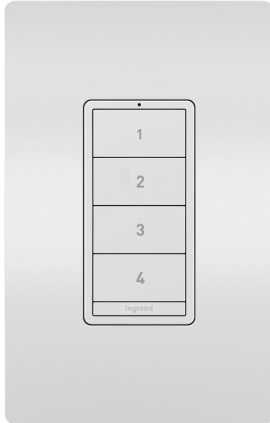

radiant Collection
radiant® Wireless Smart Scene Controller with Netatmo, White
 Part No. WNRCB40WH

Smart Lighting lets you set the exact lighting you need, from anywhere, adding safety and convenience to your home. And delivering it all with unprecedented range and reliability, radiant® with Netatmo leverages leading Netatmo technology to provide an ideal solution for larger homes with many smart products. Start with the Smart Gateway to establish a robust and dedicated mesh network, then add smart switches, dimmers and outlets to build a solution that perfectly fits a home's unique space and needs. Use this battery-operated smart scene switch to control up to four full lighting scenes with one touch. Add to any wall, no wires or tools needed, then create your scenes easily within the app. A great addition for living rooms, dens and more, the switch makes it simple to quickly set the perfect lighting for a movie or game night. Made exclusively for use with screwless Wall Plates from the radiant® Collection, sold separately.

Features & Benefits

Smart Gateway REQUIRED

Enjoy one-touch control of four lighting scenes (not including Home/Away and Wake/Sleep). Easily create and manage scenes from your smartphone or tablet using the Legrand Home + Control app

Specifications

General Info

Product Line	Pass & Seymour	Color	White
Finish	Matte	Country Of Origin	China
Features	Wireless, With Netatmo	Wall Plate Color	White
Works With	Amazon Alexa, Apple Home Kit, Google Assistant	Application Sector	Residential/Commercial