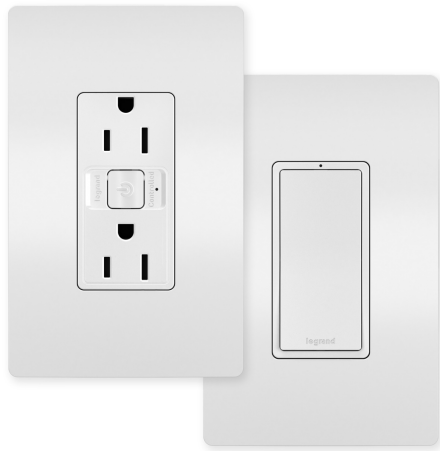

radiant Collection
radiant® Easy Switched Outlet Kit, White
Part No. WNREZK15WH

This kit uses a wireless switch to easily add on-wall control of an outlet, then simply flip the switch to control a plugged-in lamp or small appliance.

To start, replace an existing outlet with the kit's radiant® 15A Outlet (wired). Then use the included battery-powered radiant® Wireless Switch to add on-wall control wherever it is desired. The Wireless Switch mounts to any wall or surface – without cutting, wiring or tools – using the provided adhesive. The devices come pre-paired, letting you add switch control in seconds.

Want app control? These devices are equipped for enhanced functionality. Simply add a Smart Gateway with Netatmo and use the Legrand Home + Away app to control your lights from anywhere (and much more). For more information visit www.legrand.us/addappcontrol. Made exclusively for use with screwless Wall Plates from the radiant® Collection, sold separately.

Add a Smart Gateway with Netatmo to control lights via app, connect to other smart products and more.

Specifications

General Info

Product Line	Pass & Seymour	Color	White
Finish	Matte	UPC Number	785007442694
Country Of Origin	China	Number of Switches	1
Works With	Netatmo	Application Sector	Residential/Commercial
Standard	RoHS, FCC, cULus	Warranty Type	1-Year