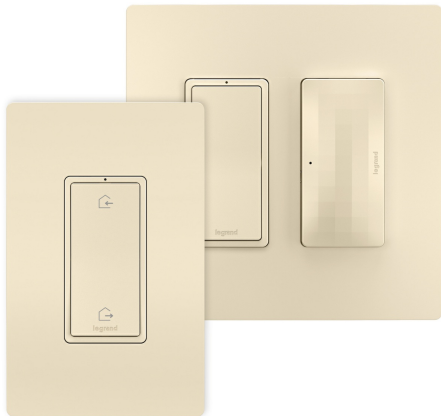

radiant Collection
radiant® Smart Switch With Netatmo Starter Kit, Light Almond
Part No. WNRH10KITLA

The smartest way to take control of lights and power, optimized for larger homes. Smart Lighting lets you set the exact lighting you need, from anywhere, adding safety and convenience to your home. And delivering it all with unprecedented range and reliability, radiant® with Netatmo leverages leading Netatmo technology to provide an ideal solution for larger homes with many smart products. Start with the Smart Gateway to establish a robust and dedicated mesh network, then add smart switches, dimmers and outlets to build a solution that perfectly fits a home's unique space and needs. Options include wireless smart switches and dimmers for easily adding 3-way control.

Features & Benefits

- The foundation of a radiant with Netatmo solution, the in-wall Gateway easily replaces an existing switch or outlet to provide a discreet hub for a home's smart lighting control
  - Ensures ultra-reliable performance through a robust and dedicated mesh-network
- Enables control of a home's smart lighting solutions through the Legrand Home + Control app, allowing for easy scheduling, the creation of groups, setting scenes, managing energy usage and more
  - Compatible with other smart products through Amazon Alexa, Google Assistant and Apple HomeKit, as well as with home automation systems
- Flexibly fits a home's unique needs with a variety of supported smart switches, dimmers and outlets, including wireless switches and dimmers
  - Compatible with all radiant® with Netatmo and adorne® with Netatmo smart devices
- Installs easily in place of an existing single-pole switch or dimmer (neutral wire required). For easy 3-way control, pair with a Wireless Smart Switch with Netatmo
  - Flexibly fits a home's unique needs with a variety of supported smart switches, dimmers and outlets, including wireless switches and dimmers
- Available color options include White, Light Almond and Nickel
  - Screwless Wall Plate included. Coordinate with other designer switches and outlets available from the radiant® Collection for a cohesive, sophisticated look
- Includes Smart Gateway

Specifications

General Info

Product Line	Pass & Seymour	Color	Light Almond
Finish	Matte	Country Of Origin	China
Features	Smart Lighting, With Netatmo	Switch Type	Paddle