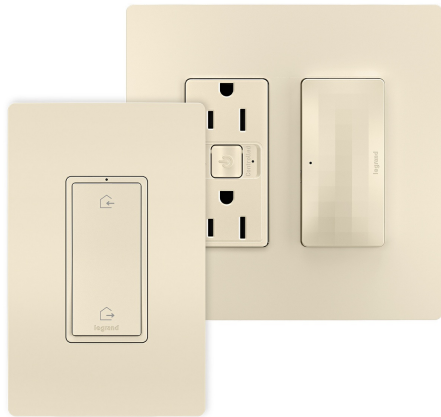

radiant Collection
radiant® Smart Outlet With Netatmo Starter Kit, Light Almond
 Part No. WNRH15KITLA

The smartest way to take control of lights and power, optimized for larger homes. Smart Lighting lets you set the exact lighting you need, from anywhere, adding safety and convenience to your home. And delivering it all with unprecedented range and reliability, radiant with Netatmo leverages leading Netatmo technology to provide an ideal solution for larger homes with many smart products. Start with the Smart Gateway to establish a robust and dedicated mesh network, then add smart switches, dimmers and outlets to build a solution that perfectly fits a home's unique space and needs. Options even include wireless smart switches and dimmers for easily adding 3-way control.

Installs easily in place of an existing outlet. Can be wired to extend control to all outlets downstream or load-side. One outlet is app-controlled, the other is always on

Flexibly fits a home's unique needs with a variety of supported smart switches, dimmers and outlets, including wireless switches and dimmers

Available color options include White, Light Almond and Nickel

Screwless Wall Plate included. Coordinate with other designer switches and outlets available from the radiant® Collection for a cohesive, sophisticated look

Includes Smart Gateway

Specifications

General Info

Product Line	Pass & Seymour	Color	Light Almond
Finish	Matte	Country Of Origin	China
Receptacle Type	5-15R	Number of Receptacles	2
Features	Smart Lighting, With Netatmo	Switch Type	Paddle