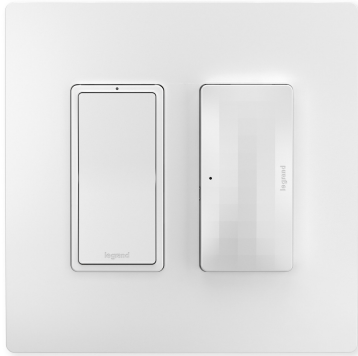

radiant Collection
radiant® Smart Switch Hub Kit with Netatmo, White
Part No. WNRKH10WH

Smart Lighting lets you set the exact lighting you need, from anywhere, adding safety and convenience to your home. And delivering it all with unprecedented range and reliability, radiant® with Netatmo leverages leading Netatmo technology to provide an ideal solution for larger homes with many smart products. Perfect for getting a radiant with Netatmo system started, this kit includes (1) Smart Surface-Mount Gateway (WNRH2WH) and (1) Smart Switch (WNRL10WH) with Netatmo. Screwless Wall Plates from the radiant® Collection also included. First, the Gateway establishes a robust and dedicated mesh network that actually strengthens with every “with Netatmo” device you add. The Smart Switch then easily installs in place of an existing switch to allow advanced smart control of lights, from anywhere, through the Legrand Home + Control app. Install more Smart Switches, Dimmers and Outlets with Netatmo (up to 98 per Gateway) to expand your system to fit a home’s unique needs.

Features & Benefits

The foundation of a radiant with Netatmo solution, the surface-mount Gateway is cleverly designed to install easily beside an existing single-gang switch or outlet, no back box or network wiring required

Features ultra-reliable performance through a robust and dedicated mesh-network

Smart Switch installs easily in place of an existing single-pole switch or dimmer (neutral wire required). For easy 3-way control, pair with a Wireless Smart Switch with Netatmo