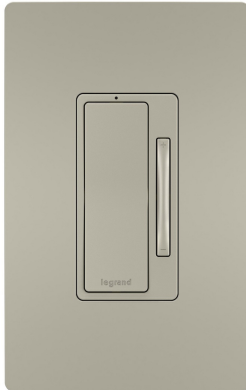

radiant Collection
radiant® Wireless Smart Dimmer with Netatmo, Nickel
Part No. WNRL63NI

Pair this battery-operated, wireless dimmer with a radiant Smart Tru-Universal Dimmer with Netatmo, then add it to any wall to control the same light from an additional location. No wires or tools needed. Use the included adhesive to mount anywhere in minutes. Perfect as a remote dimmer switch in rooms not wired for 3-way control. Smart Lighting lets you set the exact lighting you need, from anywhere, adding safety and convenience to your home. And delivering it all with unprecedented range and reliability, radiant® with Netatmo leverages leading Netatmo technology to provide an ideal solution for larger homes with many smart products. Start with the Smart Gateway to establish a robust and dedicated mesh network, then add smart switches, smart dimmer switches and smart outlets to build a solution that perfectly fits any space and need. Screwless Wall Plates from the radiant® Collection included.

Specifications

General Info

Product Line	Pass & Seymour	Color	Nickel
Finish	Matte	Country Of Origin	China
Features	Smart Lighting, Wireless, With Netatmo	Switch Type	Paddle

Number of Switches	1	Works With	Amazon Alexa, Apple Home Kit, Google Assistant
--------------------	---	------------	--