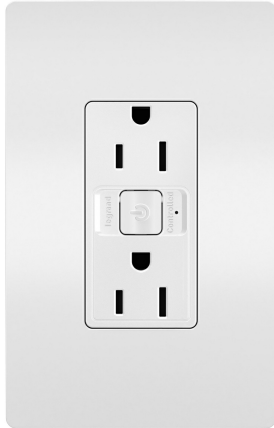

radiant Collection
radiant® Smart 15A Outlet with Netatmo, White
Part No. WNRR15WH

With this 15A smart outlet, take control lamps or small appliances from anywhere. (One outlet is app-controlled, the other is always on.) Monitor and manage energy usage through the app to reduce utility cost and waste. Part of the radiant® with Netatmo solution. Smart Lighting lets you control lights and power, from anywhere, adding safety and convenience to your home. And delivering it all with unprecedented range and reliability, radiant® with Netatmo leverages leading Netatmo technology to provide an ideal solution for larger homes with many smart products. Start with the Smart Gateway to establish a robust and dedicated mesh network, then add smart switches, dimmers and outlets to build a solution that perfectly fits a home's unique space and needs. Options even include wireless smart switches and dimmers for easily adding 3-way control. Screwless Wall Plates from the radiant® Collection included.